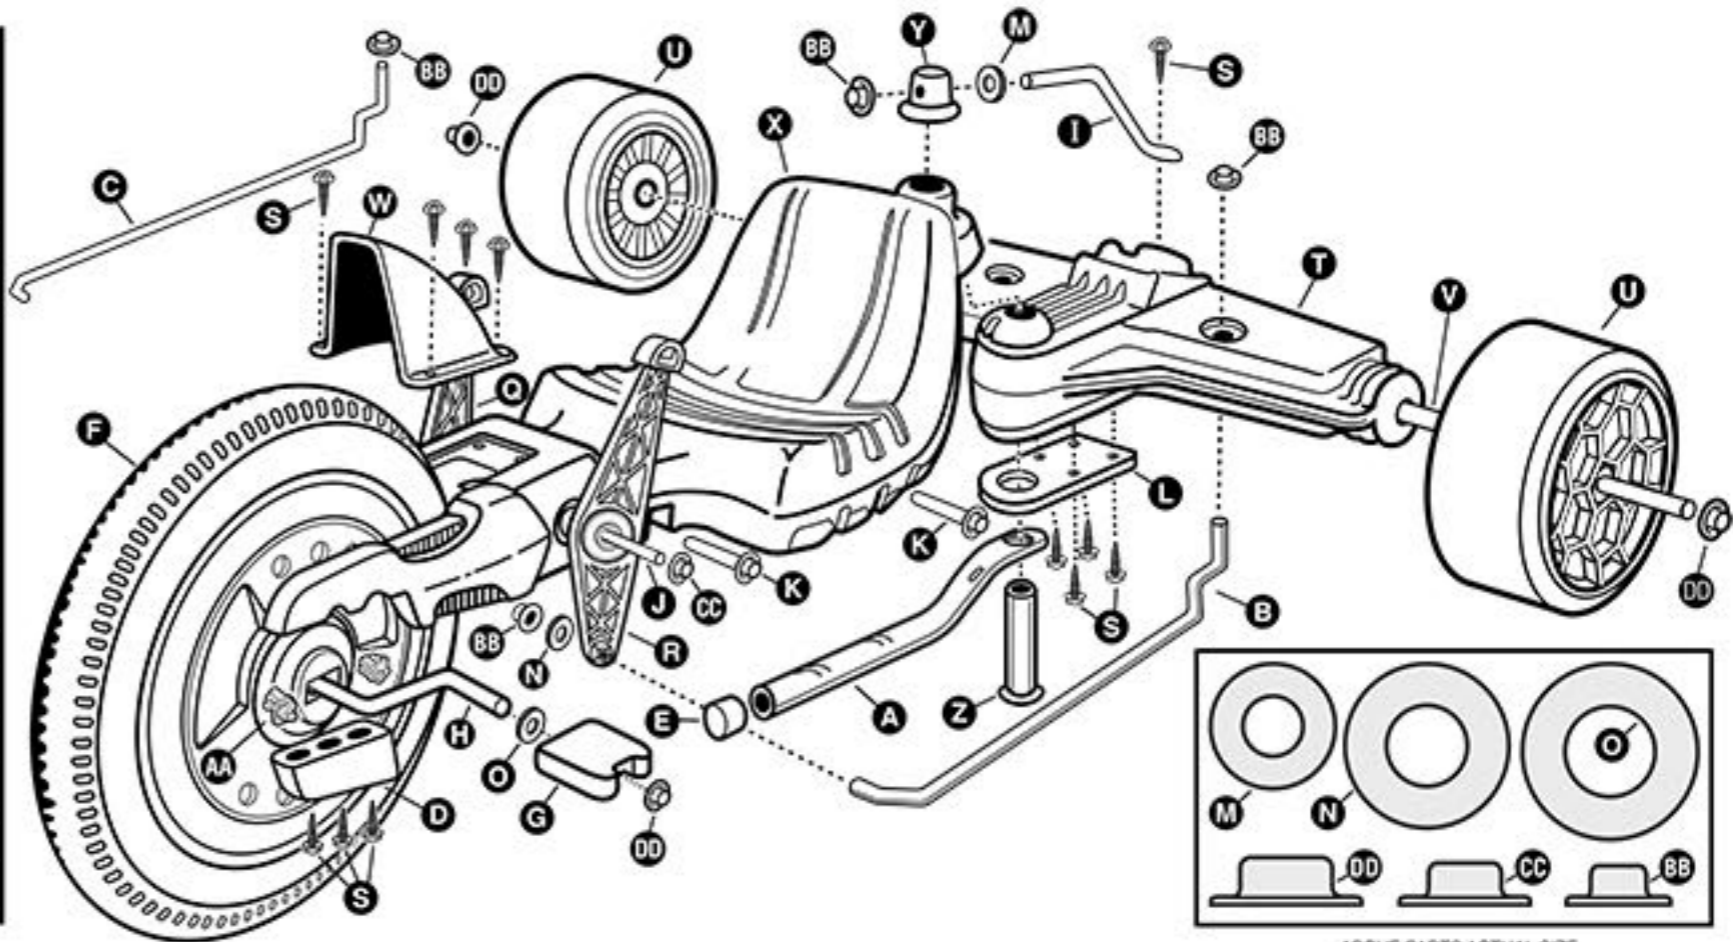

# TRIKE PARTS LIST

#	DESCRIPTION	QTY	#	DESCRIPTION	QTY
A	SUPPORT TUBE	1	Q	RIGHT HANDLE	1
B	LEFT STEERING ROD	1	R	LEFT HANDLE	1
C	RIGHT STEERING ROD	2	S	3/4" SCREWS	16
D	FORK CAP	2	T	REAR AXLE SUPPORT	1
E	SLENDER CAP	1	U	REAR WHEELS	2
F	FRONT WHEEL	1	V	REAR AXLE	1
G	PEDALS	2	W	FENDER	1
H	FRONT DRIVE AXLE	1	X	BODY	1
I	SUPPORT ROD	1	Y	PIVOT TUBE CAP	1
J	STEERING HANDLE ROD	1	Z	PIVOT TUBE	1
K	3 3/4" CAPPED AXLES	2	AA	DRIVE INSERT	4
L	SUPPORT PLATE	1	BB	1/4" CAPNUT	9
M	1/4" WASHER	1	CC	5/16" CAPNUT	2
N	5/16" WASHER	2	DD	3/8" CAPNUT	4
O	3/8" WASHER	2	EE	LABEL SHEET	3
P	CAPNUT TOOL	2			

ABOVE PARTS ACTUAL SIZE